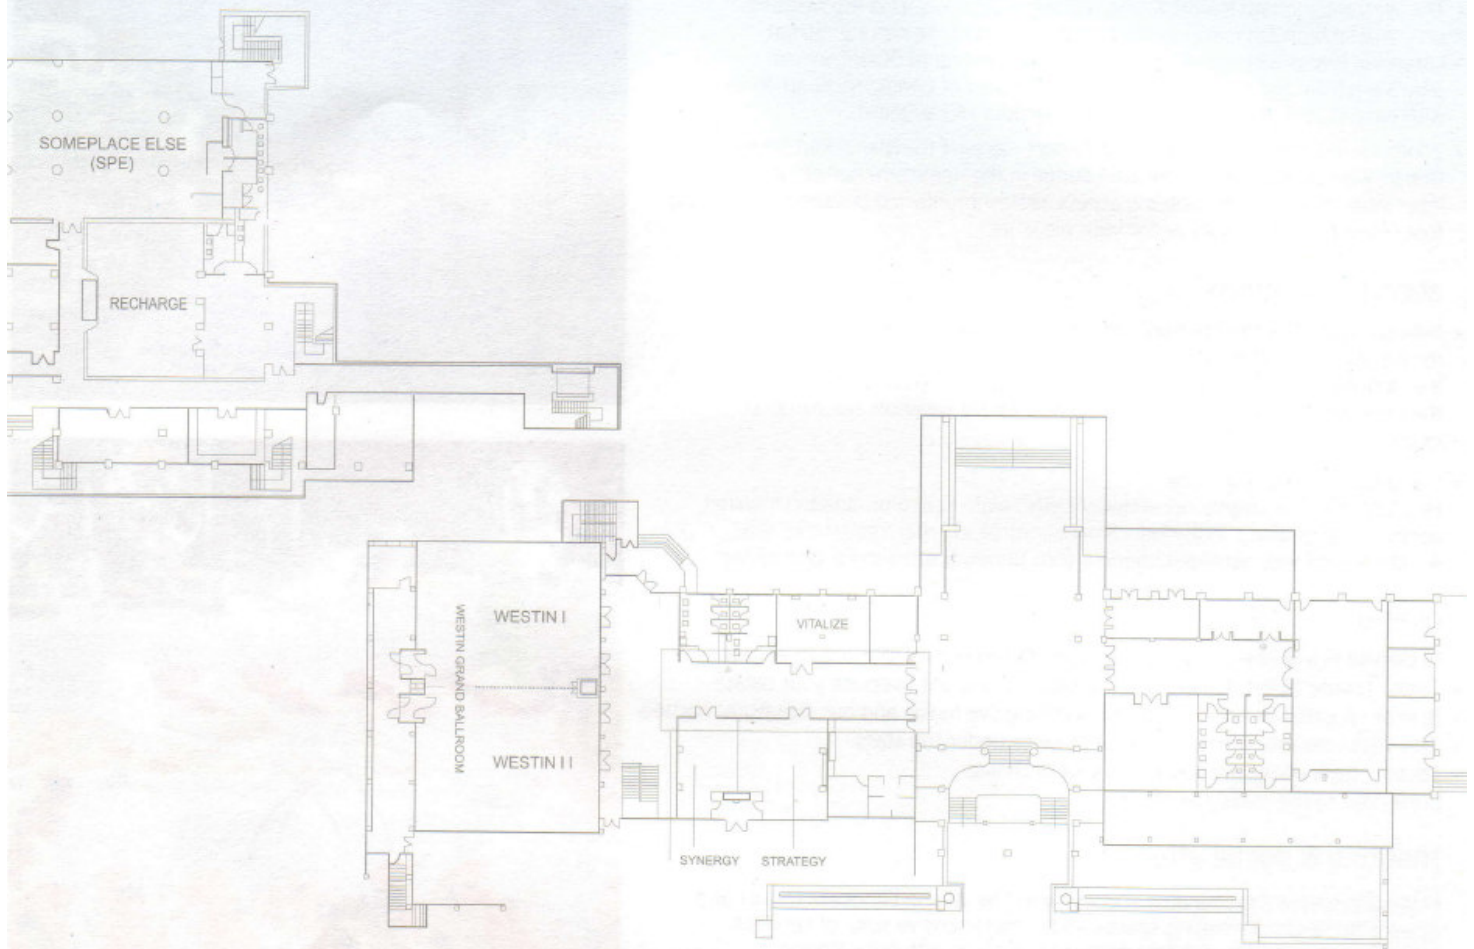

floor plans & capacity chart

capacity indicated in number of people

ROOM	DIMENSION (M)	AREA (SQM)	CEILING (M)	BANQUET	THEATRE	CONFERENCE	RECEPTION	CLASSROOM	U-SHAPED	HOLLOW SQUARE	DINNER & DANCE
Westin Grand Ballroom	17.1 x 26.2	448.0	7.0	180	400	180	400	220	80	100	180
Westin I	17.1 x 13.1	224.0	7.0	100	200	120	225	100	40	45	100
Westin II	17.1 x 13.1	224.0	7.0	100	200	120	225	100	40	45	100
Synergy	4.6 x 9.7	44.6	3.0	20	30	20	40	-	10	-	-
Strategy	5.8 x 9.7	56.3	3.0	20	30	20	40	-	10	-	-
Vitalize	8.3 x 5.9	48.9	3.0	10	20	-	-	12	10	-	-
Recharge	12.6 x 9.4	118.4	3.0	30	50	22	50	30	-	-	-
Someplace Else (SPE)	12.7 x 17.6	223.5	3.6	-	-	-	80	-	-	-	60